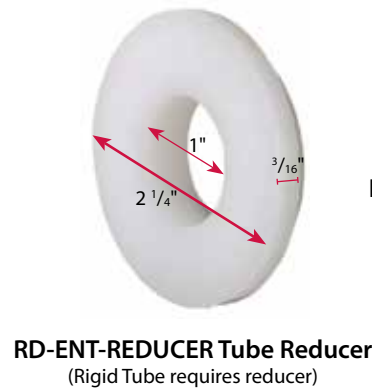

API Endoscope Disinfection Systems

RD-ENT-WMB Wall Mount Bracket

BUILD YOUR OWN ENDOSCOPE DISINFECTION SYSTEM

API's new endoscope disinfection system allows you to customize your own system to meet your demands. Items are sold individually so you can pick and choose whatever layout meets your needs. Systems can also be purchased as pre-made sets.

Individual Pieces

<i>Item No.</i>	<i>Description</i>	<i>Price</i>
RD-ENT-RTC	Rigid Tube with Cap	\$30.00
RD-ENT-FTC	Flexible Tube with Cap.....	\$45.00
RD-ENT-WMB	Wall Mount Bracket.....	\$115.00
RD-ENT-REDUCER	Tube Reducer for Wall Mount Bracket	\$17.00