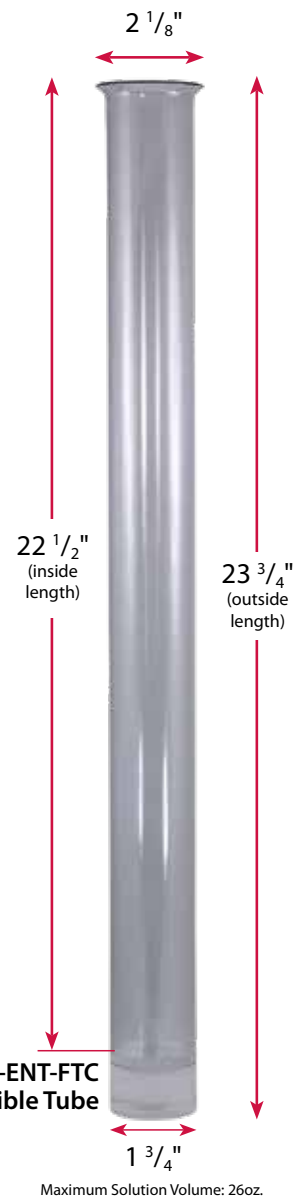

API Endoscope Disinfection Systems

RD-ENT-WMB Wall Mount Bracket

BUILD YOUR OWN ENDOSCOPE DISINFECTION SYSTEM

API's new endoscope disinfection system allows you to customize your own system to meet your demands. Items are sold individually so you can pick and choose whatever layout meets your needs. Systems can also be purchased as pre-made sets.

Individual Pieces

<i>Item No.</i>	<i>Description</i>	<i>Price</i>
RD-ENT-RTC	Rigid Tube with Cap	\$30.00
RD-ENT-FTC	Flexible Tube with Cap.....	\$45.00
RD-ENT-WMB	Wall Mount Bracket.....	\$115.00
RD-ENT-REDUCER	Tube Reducer for Wall Mount Bracket	\$17.00

Flexible Tube Sets

<i>Item No.</i>	<i>Description</i>	<i>Price</i>
RD-ENT-1F	1 Flexible Tube with Wall Mount Bracket	\$160.00
RD-ENT-2F	2 Flexible Tubes with Wall Mount Bracket	\$200.00
RD-ENT-3F	3 Flexible Tubes with Wall Mount Bracket	\$250.00