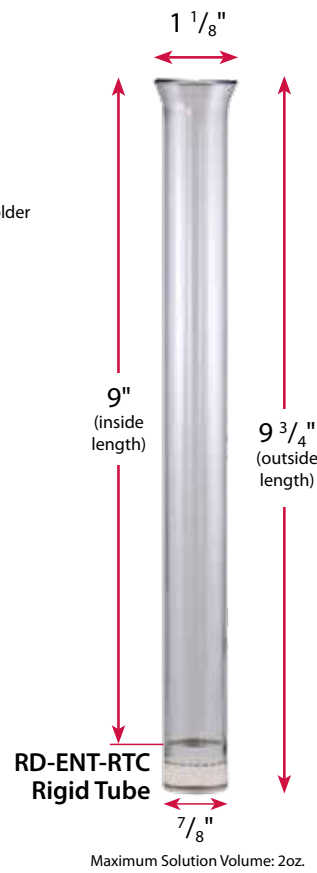

API Endoscope Disinfection Systems